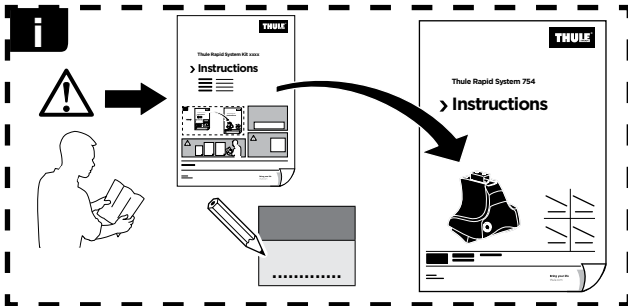

Thule Rapid System Kit 1634

> Instructions

FORD Focus, 4-dr Sedan, 11-

FORD Focus, 5-dr Hatchback, 11-

FORD Focus, 5-dr Estate, 11- (Without railing)

ISO 11154-E

141634

C.20120423
519-1634-03