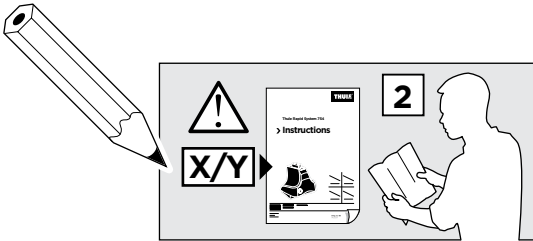

Bring your life

thule.com

313 x1

314 x1

348 x1

349 x1

1165 x2

1166 x2

x1

x1

1

	X (scale)	X (mm)	X (inch)
FORD Focus, 4-dr Sedan, 11-	39	1041	41
FORD Focus, 5-dr Hatchback, 11-	38,5	1036	40 ³/₄
FORD Focus, 5-dr Estate, 11- (Without railing)	38	1031	40 ⁵/₈

	Y (scale)	Y (mm)	Y (inch)
FORD Focus, 4-dr Sedan, 11-	37,5	1026	40 ³/₈
FORD Focus, 5-dr Hatchback, 11-	36	1011	39 ³/₄
FORD Focus, 5-dr Estate, 11- (Without railing)	34,5	996	39 ¹/₄