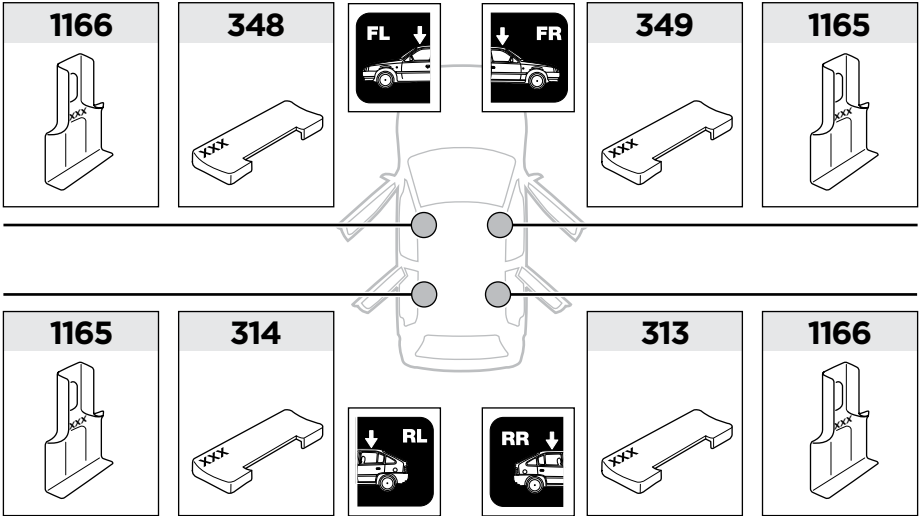

Bring your life

thule.com

313 x1

314 x1

348 x1

349 x1

1165 x2

1166 x2

x1

x1

1

	X (scale)	X (mm)	X (inch)
FORD Focus, 4-dr Sedan, 11-	39	1041	41
FORD Focus, 5-dr Hatchback, 11-	38,5	1036	40 ³/₄
FORD Focus, 5-dr Estate, 11- (Without railing)	38	1031	40 ⁵/₈

	Y (scale)	Y (mm)	Y (inch)
FORD Focus, 4-dr Sedan, 11-	37,5	1026	40 ³/₈
FORD Focus, 5-dr Hatchback, 11-	36	1011	39 ³/₄
FORD Focus, 5-dr Estate, 11- (Without railing)	34,5	996	39 ¹/₄

2

FORD Focus, 4-dr Sedan, 11-

FORD Focus, 5-dr Hatchback, 11-

FORD Focus, 5-dr Estate, 11- (Without railing)

3

	W (mm)	Z (mm)	W (inch)	Z (inch)
FORD Focus , 4-dr Sedan, 11-	250	770	9 7/8	30 3/8
FORD Focus , 5-dr Hatchback, 11-	265	760	10 3/8	29 7/8
FORD Focus , 5-dr Estate, 11- (Without railing)	260	760	10 1/4	29 7/8