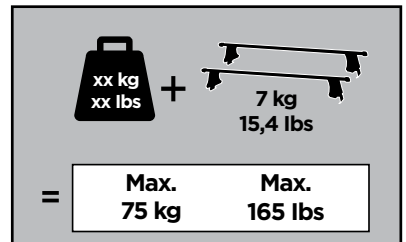

Thule Rapid System Kit 1634

> Instructions

FORD Focus, 4-dr Sedan, 11-

FORD Focus, 5-dr Hatchback, 11-

FORD Focus, 5-dr Estate, 11- (Without railing)

ISO 11154-E

141634

C.20120423
519-1634-03

Bring your life

thule.com

313 x1

314 x1

348 x1

349 x1

1165 x2

1166 x2

x1

x1

1

	X (scale)	X (mm)	X (inch)
FORD Focus, 4-dr Sedan, 11-	39	1041	41
FORD Focus, 5-dr Hatchback, 11-	38,5	1036	40 ³/₄
FORD Focus, 5-dr Estate, 11- (Without railing)	38	1031	40 ⁵/₈