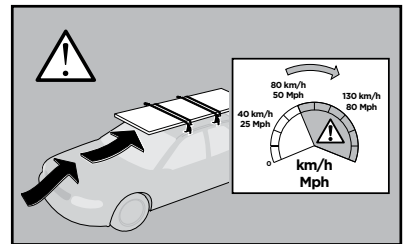

Thule Rapid System Kit 1634

> Instructions

FORD Focus, 4-dr Sedan, 11-

FORD Focus, 5-dr Hatchback, 11-

FORD Focus, 5-dr Estate, 11- (Without railing)

ISO 11154-E

141634

C.20120423
519-1634-03