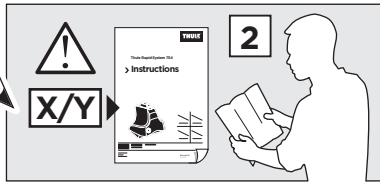

1104 x1

1105 x1

1119 x1

1120 x1

x1

x1

1

	X (scale)	X (mm)	X (inch)
VOLVO V60, 5-dr Estate, 11- / *14- (Without railing)	42	1071	42 1/8

	Y (scale)	Y (mm)	Y (inch)
VOLVO V60, 5-dr Estate, 11- / *14- (Without railing)	36	1011	39 3/4

2

VOLVO V60, 5-dr Estate, 11- / *14- (Without railing)

3

	W (mm)	Z (mm)	W (inch)	Z (inch)
VOLVO V60, 5-dr Estate, 11- / *14- (Without railing)	200	770	7 ⁷/₈	30 ³/₈