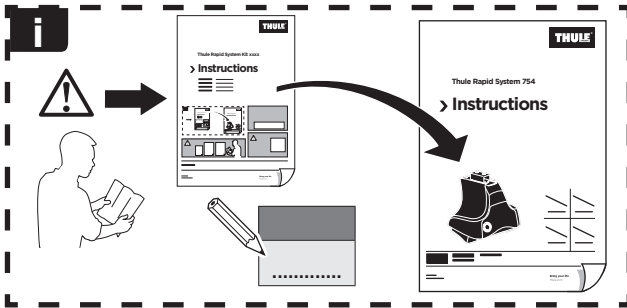

Thule Rapid System Kit 1673

> Instructions

VOLVO V60, 5-dr Estate, 11- / *14- (Without railing)

*North America

ISO 11154-E

07 x2

74 x1

75 x1

1104 x1

1105 x1

1119 x1

1120 x1

x1

x1

1

	X (scale)	X (mm)	X (inch)
VOLVO V60, 5-dr Estate, 11- / *14- (Without railing)	42	1071	42 1/8