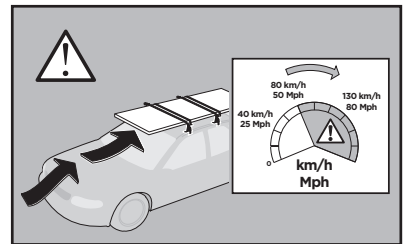

Thule Rapid System Kit 1673

> Instructions

VOLVO V60, 5-dr Estate, 11- / *14- (Without railing)

*North America

ISO 11154-E

07 x2

74 x1

75 x1

1104 x1

1105 x1

1119 x1

1120 x1

x1

x1

1

	X (scale)	X (mm)	X (inch)
VOLVO V60, 5-dr Estate, 11- / *14- (Without railing)	42	1071	42 1/8

	Y (scale)	Y (mm)	Y (inch)
VOLVO V60, 5-dr Estate, 11- / *14- (Without railing)	36	1011	39 3/4

2

VOLVO V60, 5-dr Estate, 11- / *14- (Without railing)

3

	W (mm)	Z (mm)	W (inch)	Z (inch)
VOLVO V60, 5-dr Estate, 11- / *14- (Without railing)	200	770	7 ⁷/₈	30 ³/₈