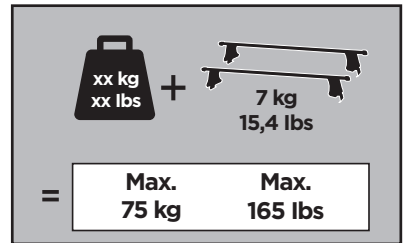

Thule Rapid System Kit 1673

> Instructions

VOLVO V60, 5-dr Estate, 11- / *14- (Without railing)

*North America

ISO 11154-E

07 x2

74 x1

75 x1

1104 x1

1105 x1

1119 x1

1120 x1

x1

x1

1

	X (scale)	X (mm)	X (inch)
VOLVO V60, 5-dr Estate, 11- / *14- (Without railing)	42	1071	42 1/8

	Y (scale)	Y (mm)	Y (inch)
VOLVO V60, 5-dr Estate, 11- / *14- (Without railing)	36	1011	39 3/4

2

VOLVO V60, 5-dr Estate, 11- / *14- (Without railing)

3

	W (mm)	Z (mm)	W (inch)	Z (inch)
VOLVO V60, 5-dr Estate, 11- / *14- (Without railing)	200	770	7 ⁷/₈	30 ³/₈