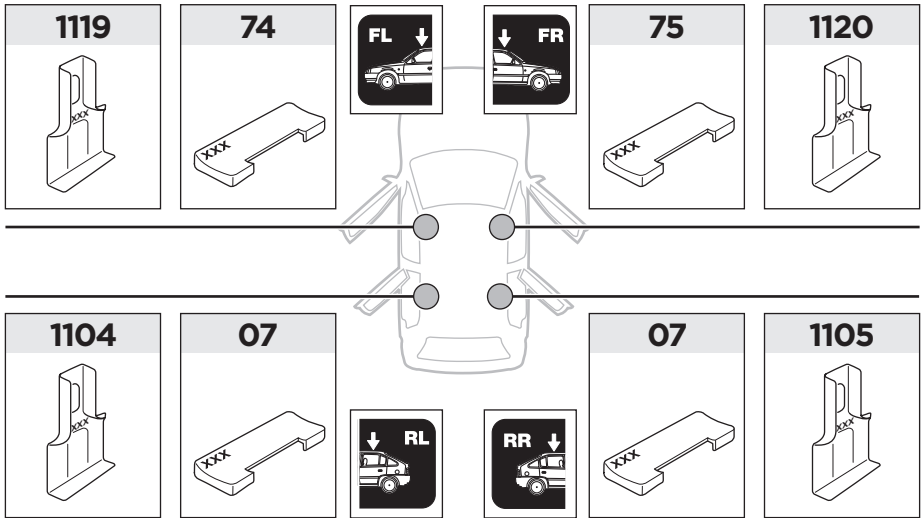

1104 x1

1105 x1

1119 x1

1120 x1

x1

x1

1

	X (scale)	X (mm)	X (inch)
VOLVO V60, 5-dr Estate, 11- / *14- (Without railing)	42	1071	42 1/8

	Y (scale)	Y (mm)	Y (inch)
VOLVO V60, 5-dr Estate, 11- / *14- (Without railing)	36	1011	39 3/4

2

VOLVO V60, 5-dr Estate, 11- / *14- (Without railing)

3

	W (mm)	Z (mm)	W (inch)	Z (inch)
VOLVO V60, 5-dr Estate, 11- / *14- (Without railing)	200	770	7 ⁷/₈	30 ³/₈