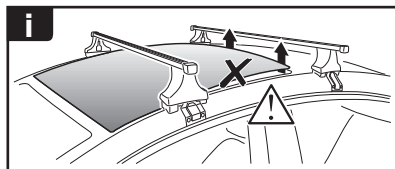

# > Instructions

HYUNDAI Veloster, 3-dr Hatchback, 11-

HYUNDAI Veloster, 3-dr Hatchback, 11- (with glass roof)

ISO 11154-E

141676

C.20131220  
519-1676-02

Bring your life  
thule.com

165 x1