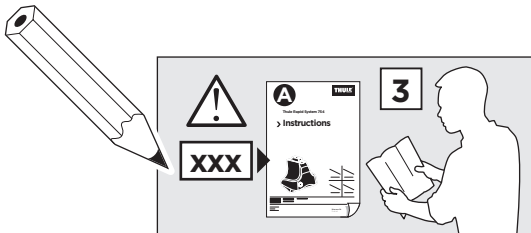

2

HYUNDAI Veloster, 3-dr Hatchback, 11-

HYUNDAI Veloster, 3-dr Hatchback, 11- (with glass roof)