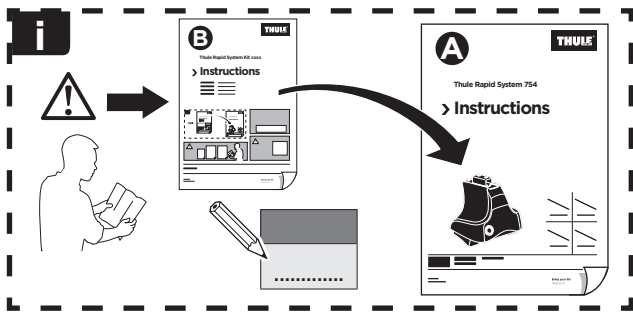

# > Instructions

HYUNDAI Veloster, 3-dr Hatchback, 11-

HYUNDAI Veloster, 3-dr Hatchback, 11- (with glass roof)

ISO 11154-E

141676

C.20131220  
519-1676-02

Bring your life  
thule.com

165 x1