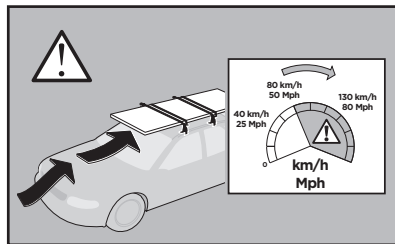

# > Instructions

HYUNDAI Veloster, 3-dr Hatchback, 11-

HYUNDAI Veloster, 3-dr Hatchback, 11- (with glass roof)

ISO 11154-E

141676

C.20131220  
519-1676-02

Bring your life  
thule.com

165 x1