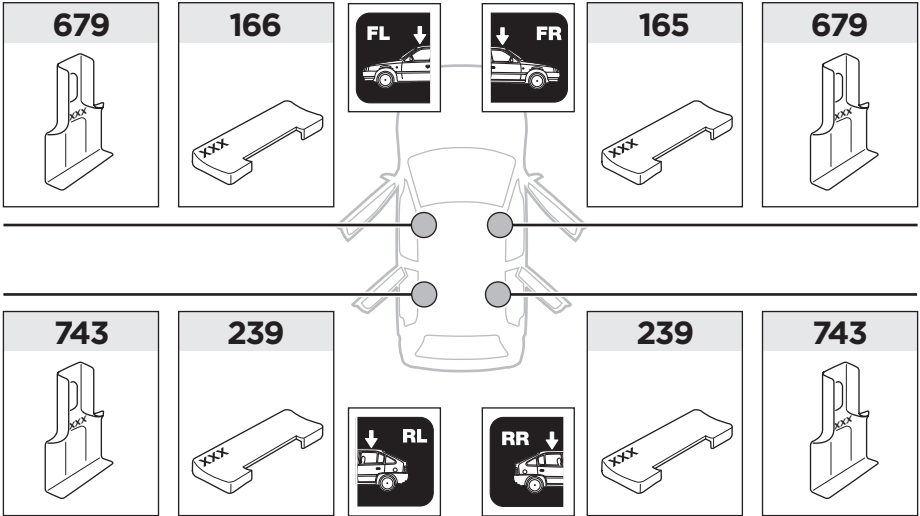

166 x1

239 x2

679 x2

743 x2

x1

x1

1

	X (scale)	X (mm)	X (inch)
<b>HYUNDAI Veloster</b> , 3-dr Hatchback, 11-	41	1061	41 <sup>3</sup> / <sub>4</sub>
<b>HYUNDAI Veloster</b> , 3-dr Hatchback, 11- (with glass roof)	41	1061	41 <sup>3</sup> / <sub>4</sub>

	Y (scale)	Y (mm)	Y (inch)
<b>HYUNDAI Veloster</b> , 3-dr Hatchback, 11-	43,5	1086	42 <sup>3</sup> / <sub>4</sub>
<b>HYUNDAI Veloster</b> , 3-dr Hatchback, 11- (with glass roof)	43,5	1086	42 <sup>3</sup> / <sub>4</sub>

**2**

**HYUNDAI Veloster, 3-dr Hatchback, 11-**

**HYUNDAI Veloster, 3-dr Hatchback, 11- (with glass roof)**

**3**

	W (mm)	Z (mm)	W (inch)	Z (inch)
<b>HYUNDAI Veloster</b> , 3-dr Hatchback, 11-	<b>130</b>	<b>600</b>	<b>5</b>	<b>23 2/4</b>
<b>HYUNDAI Veloster</b> , 3-dr Hatchback, 11- (with glass roof)	<b>130</b>	<b>600</b>	<b>5</b>	<b>23 2/4</b>