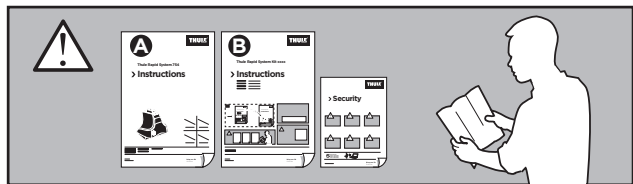

# > Instructions

HYUNDAI Veloster, 3-dr Hatchback, 11-

HYUNDAI Veloster, 3-dr Hatchback, 11- (with glass roof)

ISO 11154-E

141676

C.20131220  
519-1676-02

Bring your life  
thule.com

165 x1