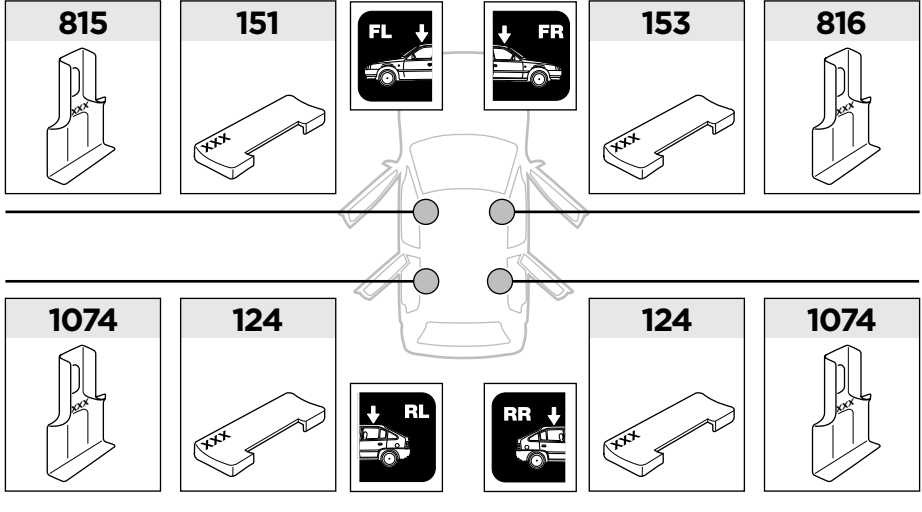

x1

1

	X (scale)	X (mm)	X (inch)
PEUGEOT 208, 3-dr Hatchback, 12-	34	991	39
PEUGEOT 208, 5-dr Hatchback, 12-	34	991	39

	Y (scale)	Y (mm)	Y (inch)
PEUGEOT 208, 3-dr Hatchback, 12-	32	971	38 1/4
PEUGEOT 208, 5-dr Hatchback, 12-	32	971	38 1/4

2

PEUGEOT 208, 3-dr Hatchback, 12-

PEUGEOT 208, 5-dr Hatchback, 12-

3

	W (mm)	Z (mm)	W (inch)	Z (inch)
PEUGEOT 208 , 3-dr Hatchback, 12-	265	670	10 ³/₈	26 ³/₈
PEUGEOT 208 , 5-dr Hatchback, 12-	265	710	10 ³/₈	28