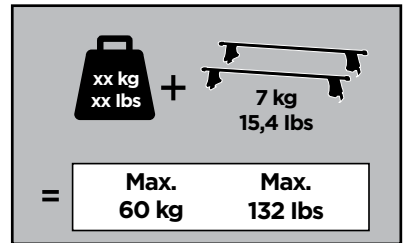

Thule Rapid System Kit 1687

> Instructions

PEUGEOT 208, 3-dr Hatchback, 12-

PEUGEOT 208, 5-dr Hatchback, 12-

ISO 11154-E

141687

C.20120611
519-1687-01

Bring your life

thule.com

124 x2

151 x1

153 x1

815 x2

816 x2

1074 x2

x1

x1

1

	X (scale)	X (mm)	X (inch)
PEUGEOT 208, 3-dr Hatchback, 12-	34	991	39
PEUGEOT 208, 5-dr Hatchback, 12-	34	991	39