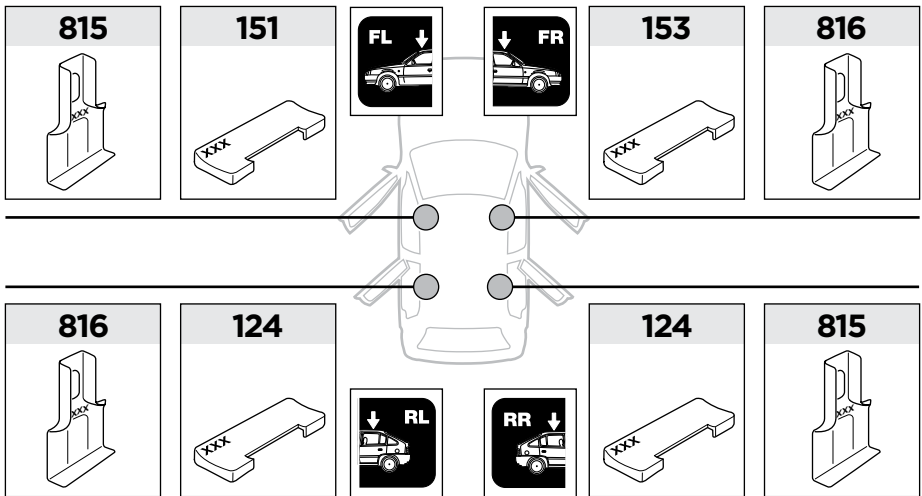

x1

1

	X (scale)	X (mm)	X (inch)
PEUGEOT 208, 3-dr Hatchback, 12-	34	991	39
PEUGEOT 208, 5-dr Hatchback, 12-	34	991	39

	Y (scale)	Y (mm)	Y (inch)
PEUGEOT 208, 3-dr Hatchback, 12-	32	971	38 1/4
PEUGEOT 208, 5-dr Hatchback, 12-	32	971	38 1/4

2

PEUGEOT 208, 3-dr Hatchback, 12-

PEUGEOT 208, 5-dr Hatchback, 12-

3

	W (mm)	Z (mm)	W (inch)	Z (inch)
PEUGEOT 208 , 3-dr Hatchback, 12-	265	670	10 ³/₈	26 ³/₈
PEUGEOT 208 , 5-dr Hatchback, 12-	265	710	10 ³/₈	28