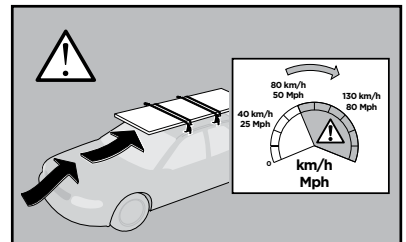

Thule Rapid System Kit 1687

> Instructions

PEUGEOT 208, 3-dr Hatchback, 12-

PEUGEOT 208, 5-dr Hatchback, 12-

ISO 11154-E

141687

C.20120611
519-1687-01

Bring your life

thule.com

124 x2

151 x1

153 x1

815 x2

816 x2

1074 x2

x1

x1

1

	X (scale)	X (mm)	X (inch)
PEUGEOT 208, 3-dr Hatchback, 12-	34	991	39
PEUGEOT 208, 5-dr Hatchback, 12-	34	991	39