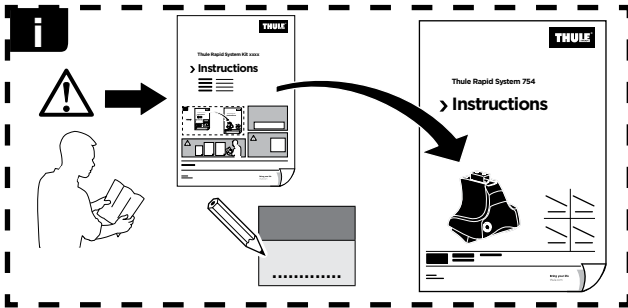

Thule Rapid System Kit 1687

> Instructions

PEUGEOT 208, 3-dr Hatchback, 12-

PEUGEOT 208, 5-dr Hatchback, 12-

ISO 11154-E

141687

C.20120611
519-1687-01

Bring your life