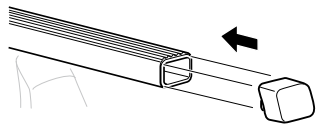

2

754 Rapid System
480R Rapid Traverse
(North America)

x4