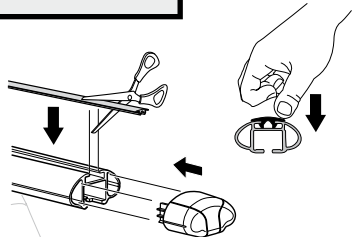

x4

480 Traverse
(North America)