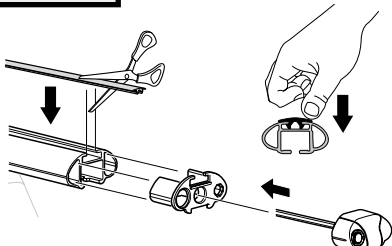

1

2

754 Rapid System
480R Rapid Traverse
(North America)

x4

x4

x4

480 Traverse
(North America)

x4