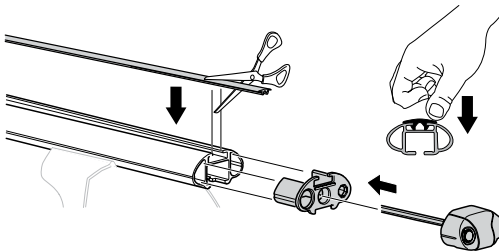

1

753/460R

460