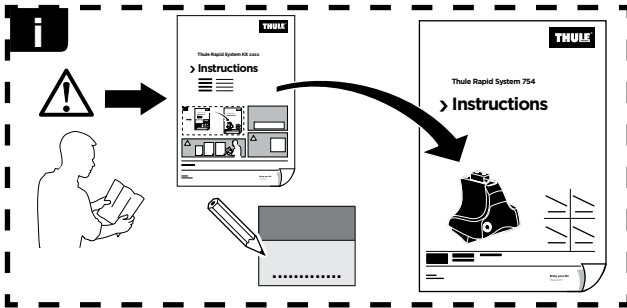

Thule Rapid System Kit 1187

> Instructions

TOYOTA Vista, 4-dr Sedan, 98-03

TOYOTA Echo, 4-dr Sedan, 99-05 / *00-06

TOYOTA Platz, 4-dr Sedan, 99-05

TOYOTA Yaris (Mk.I), 4-dr Sedan, 00-04

*North America

ISO 11154-E