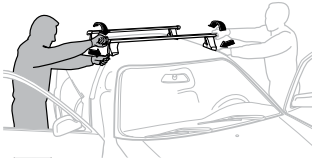

7

GB/US	Tighten alternately
D	Die Schrauben abwechselnd anziehen
F	Serrer alternativement chaque côté
NL	Afwisselend aan de linker- en de rechterkant aandraaien
I	Alternare il serraggio delle viti
E	Apertar alternativamente
PT	Aperte alternadamente
S	Dra åt växelvis
FIN	Kierrä vuorotellen
EST	Pinguldage vaheldumisi
LAT	Pielveiciet pamišus
LIT	Užsukinėkite pakaitomis
PL	Śruby dokręcaj naprzemiennie
RU	Загряивайте попеременно

CZ	Pokręřta багаžnika dokręcaj naprzemiennie.
SK	Dofahajte striedavo
SLO	Privijajte izmenično.
HR	Naizmjenočno zategnite
HU	Egymástól függetlenül szorítandó
GR	Σφιγίγτες εναλλάξ
TR	Dönüşümlü sıkın

中文 交替拧紧

한국어 번갈아 가며 조이십시오.

日本語 交互に締め付けてください。

ไทย ชันในแบบสลับ