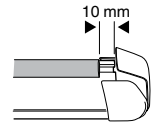

1

2

754 Rapid System
480R Rapid Traverse
(North America)

x4

x4

x4

480 Traverse
(North America)

x4