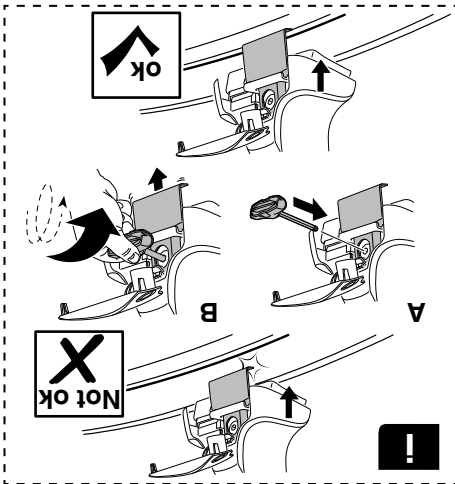

260 mm	260 mm	750 mm	10 1/4"	29 1/2"	NISSAN Pathfinder, 5-dr SUV, 05-12
260 mm	260 mm	750 mm	10 1/4"	29 1/2"	NISSAN Navara, 4-dr Pickup Double Cab, 05-15
260 mm	260 mm	750 mm	10 1/4"	29 1/2"	NISSAN King Cab, 4-dr Pickup Double Cab, 05-15
260 mm	260 mm	610 mm	10 1/4"	24"	NISSAN Frontier, 4-dr King Cab Pickup, 05-15
260 mm	260 mm	750 mm	10 1/4"	29 1/2"	NISSAN Frontier, 4-dr Crew Cab Pickup, 05-15

X mm   X mm   Y mm   X inch   Y inch