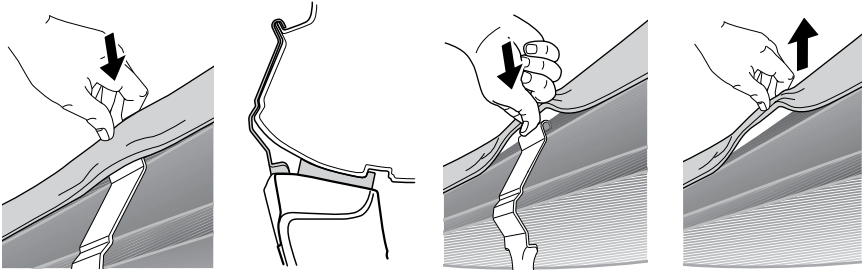

260 mm	260 mm	750 mm	10 1/4"	29 1/2"	NISSAN Pathfinder, 5-dr SUV, 05-12
260 mm	260 mm	750 mm	10 1/4"	29 1/2"	NISSAN Navara, 4-dr Pickup Double Cab, 05-15
260 mm	260 mm	750 mm	10 1/4"	29 1/2"	NISSAN King Cab, 4-dr Pickup Double Cab, 05-15
260 mm	260 mm	610 mm	10 1/4"	24"	NISSAN Frontier, 4-dr King Cab Pickup, 05-15
260 mm	260 mm	750 mm	10 1/4"	29 1/2"	NISSAN Frontier, 4-dr Crew Cab Pickup, 05-15

X mm   X mm   Y mm   X inch   Y inch

6