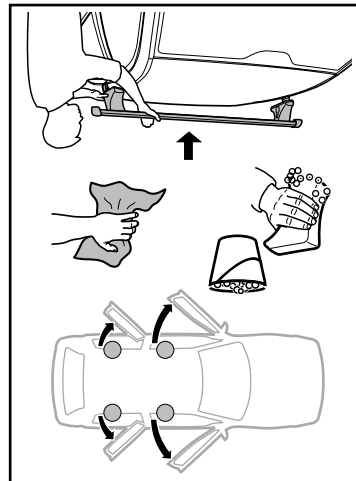

260 mm	260 mm	750 mm	10 1/4"	29 1/2"	NISSAN Pathfinder, 5-dr SUV, 05-12
260 mm	260 mm	750 mm	10 1/4"	29 1/2"	NISSAN Navara, 4-dr Pickup Double Cab, 05-15
260 mm	260 mm	750 mm	10 1/4"	29 1/2"	NISSAN King Cab, 4-dr Pickup Double Cab, 05-15
260 mm	260 mm	610 mm	10 1/4"	24"	NISSAN Frontier, 4-dr King Cab Pickup, 05-15
260 mm	260 mm	750 mm	10 1/4"	29 1/2"	NISSAN Frontier, 4-dr Crew Cab Pickup, 05-15

X mm   X mm   Y mm   X inch   Y inch