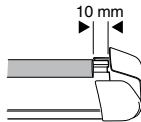

1

2

754 Rapid System
480R Rapid Traverse
(North America)

x4

x4

x4

480 Traverse
(North America)

x4