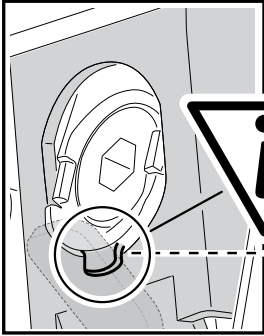

C

B

A

- NISSAN Frontier, 4-dr Crew Cab Pickup, 05-15
- NISSAN Frontier, 4-dr King Cab Pickup, 05-15
- NISSAN King Cab, 4-dr Pickup Double Cab, 05-15
- NISSAN Navara, 4-dr Pickup Double Cab, 05-15
- NISSAN Pathfinder, 5-dr SUV, 05-12