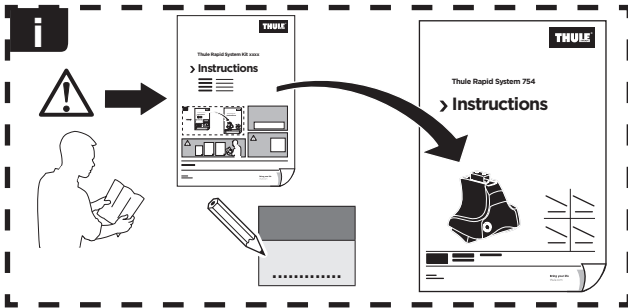

Thule Rapid System Kit 1454

> Instructions

NISSAN Dualis, 5-dr SUV, 07-13

NISSAN Qashqai, 5-dr SUV, 07-13

ISO 11154-E

141454

C.20140602
519-1454-05

Bring your life