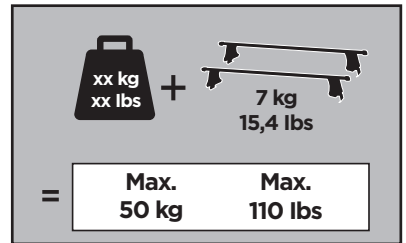

Thule Rapid System Kit 1454

> Instructions

NISSAN Dualis, 5-dr SUV, 07-13

NISSAN Qashqai, 5-dr SUV, 07-13

ISO 11154-E

141454

C.20140602
519-1454-05

Bring your life

thule.com