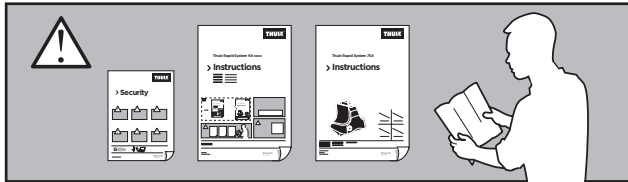

# > Instructions

**KIA Cerato**, 4-dr Sedan, 08-

**KIA Forte**, 4-dr Sedan, 08-13 / \*10-13

\*North America

ISO 11154-E

**141579**

C.20131031  
519-1579-04

**Bring your life**