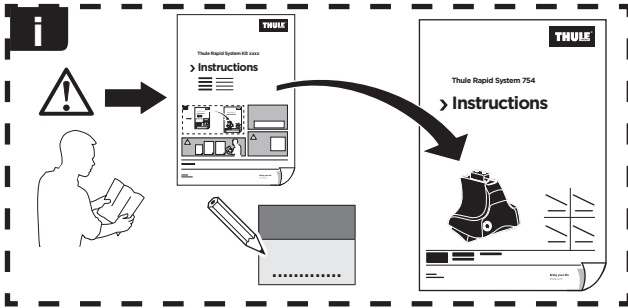

# > Instructions

**KIA Cerato**, 4-dr Sedan, 08-

**KIA Forte**, 4-dr Sedan, 08-13 / \*10-13

\*North America

ISO 11154-E

**141579**

C.20131031  
519-1579-04

**Bring your life**