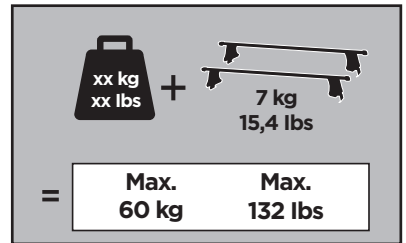

Thule Rapid System Kit 1685

> Instructions

VOLVO V40, 5-dr Hatchback, 12-

ISO 11154-E

141685

C.20121004
519-1685-01

Bring your life
thule.com