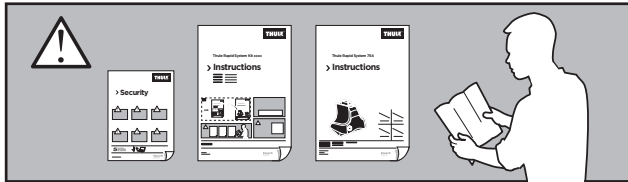

Thule Rapid System Kit 1685

> Instructions

VOLVO V40, 5-dr Hatchback, 12-

ISO 11154-E

141685

C.20121004
519-1685-01

Bring your life
thule.com

03 x2