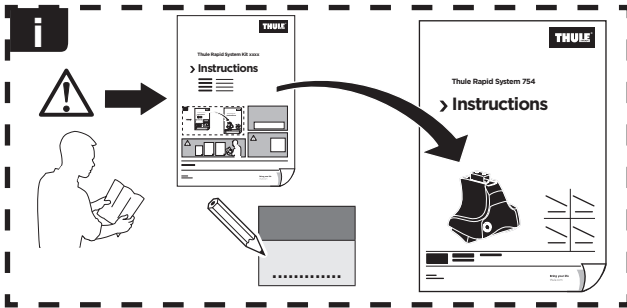

Thule Rapid System Kit 1757

> Instructions

HYUNDAI i10, 5-dr Hatchback, 14-

ISO 11154-E

141757

C.20140602
519-1757-01

Bring your life
thule.com

23 x1

24 x1

373 x1

374 x1

x1

x1

1

	X (scale)	X (mm)	X (inch)
HYUNDAI i10, 5-dr Hatchback, 14-	35,5	1006	39 ⁵ / ₈

	Y (scale)	Y (mm)	Y (inch)
HYUNDAI i10, 5-dr Hatchback, 14-	31	961	37 ⁷ / ₈