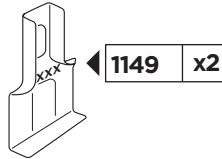

Thule Rapid System Kit 1757

> Instructions

HYUNDAI i10, 5-dr Hatchback, 14-

ISO 11154-E

141757

C.20140602
519-1757-01

Bring your life
thule.com

23 x1

24 x1

373 x1

374 x1

x1

x1

1

	X (scale)	X (mm)	X (inch)
HYUNDAI i10, 5-dr Hatchback, 14-	35,5	1006	39 ⁵ / ₈

	Y (scale)	Y (mm)	Y (inch)
HYUNDAI i10, 5-dr Hatchback, 14-	31	961	37 ⁷ / ₈

2

HYUNDAI i10, 5-dr Hatchback, 14-

3

	W (mm)	Z (mm)	W (inch)	Z (inch)
HYUNDAI i10 , 5-dr Hatchback, 14-	270	700	10 ⁵/₈	27 ¹/₂