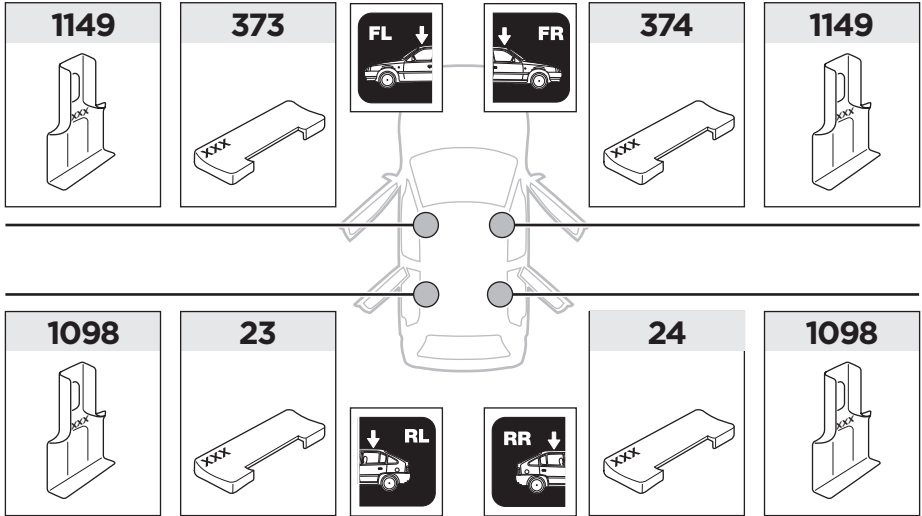

24 x1

373 x1

374 x1

x1

x1

1

	X (scale)	X (mm)	X (inch)
HYUNDAI i10, 5-dr Hatchback, 14-	35,5	1006	39 ⁵ / ₈

	Y (scale)	Y (mm)	Y (inch)
HYUNDAI i10, 5-dr Hatchback, 14-	31	961	37 ⁷ / ₈

2

HYUNDAI i10, 5-dr Hatchback, 14-

3

	W (mm)	Z (mm)	W (inch)	Z (inch)
HYUNDAI i10 , 5-dr Hatchback, 14-	270	700	10 ⁵/₈	27 ¹/₂