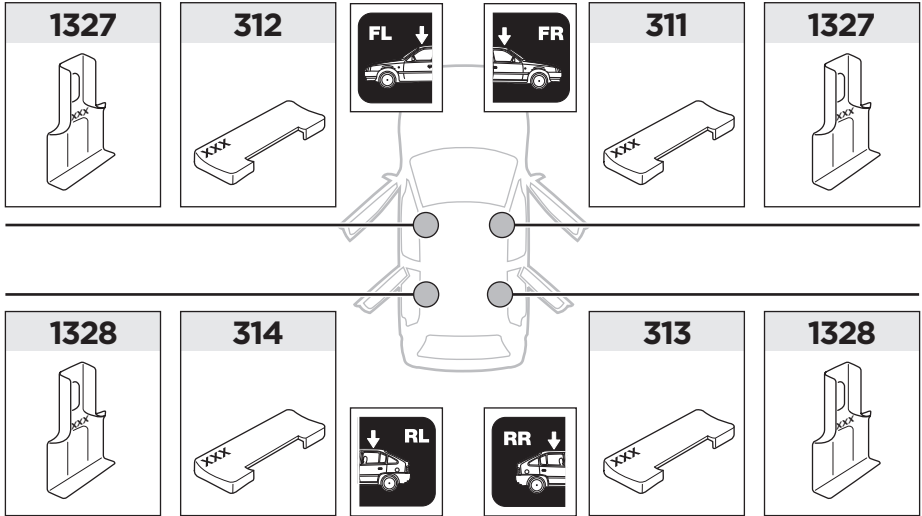

2

TOYOTA Vios, 4-dr Sedan, 13-
TOYOTA Yaris, 4-dr Sedan, 13-