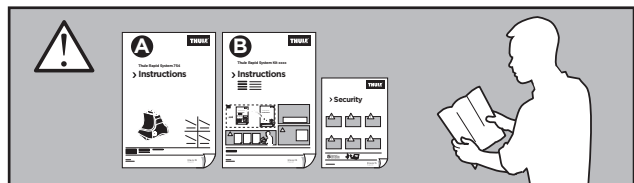

Thule Rapid System Kit 1767

> Instructions

TOYOTA Vios, 4-dr Sedan, 13-

TOYOTA Yaris, 4-dr Sedan, 13-

ISO 11154-E

141767

C.20150320
519-1767-01

Bring your life
thule.com