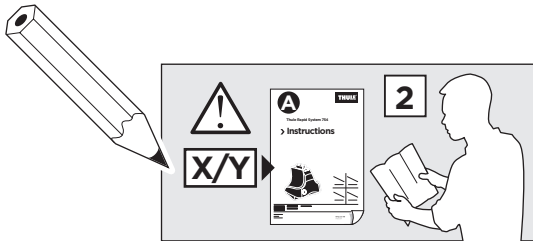

1

	X (scale)	X (mm)	X (inch)
TOYOTA Vios, 4-dr Sedan, 13-	32,5	976	38 1/2
TOYOTA Yaris, 4-dr Sedan, 13-	32,5	976	38 1/2