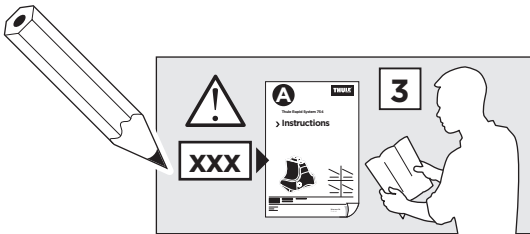

2

TOYOTA Vios, 4-dr Sedan, 13-
TOYOTA Yaris, 4-dr Sedan, 13-