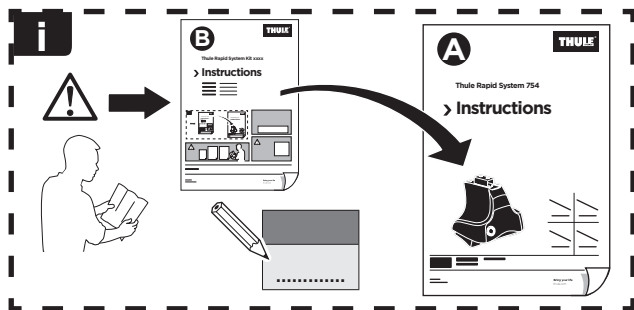

Thule Rapid System Kit 1781

> Instructions

MERCEDES X-Class, 4-dr Double Cab, 18-
NISSAN Navara (D23), 4-dr Double Cab, 15-
NISSAN Navara (D23), 2-dr King Cab, 15-
NISSAN NP300 (D23), 4-dr Double Cab, 15-
NISSAN NP300 (D23), 2-dr King Cab, 15-
RENAULT Alaskan, 4-dr Double Cab, 18-