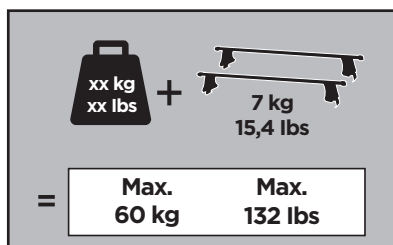

ISO 11154-E

141817
C.20160519
519-1817-01

Bring your life
thule.com