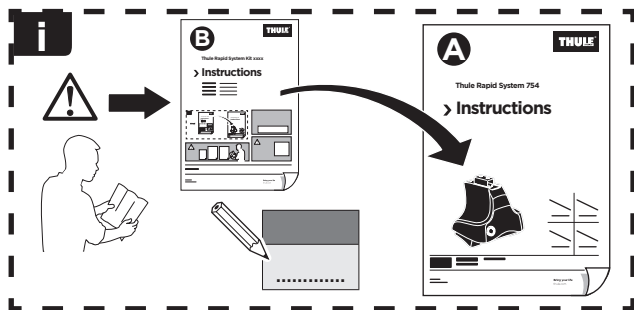

Thule Rapid System Kit 1817

> Instructions

HOLDEN Astra Sports Tourer, 5-dr Estate, 16-

OPEL Astra Sports Tourer, 5-dr Estate, 16-

VAUXHALL Astra Sports Tourer, 5-dr Estate, 16-

ISO 11154-E

141817
C.20160519
519-1817-01