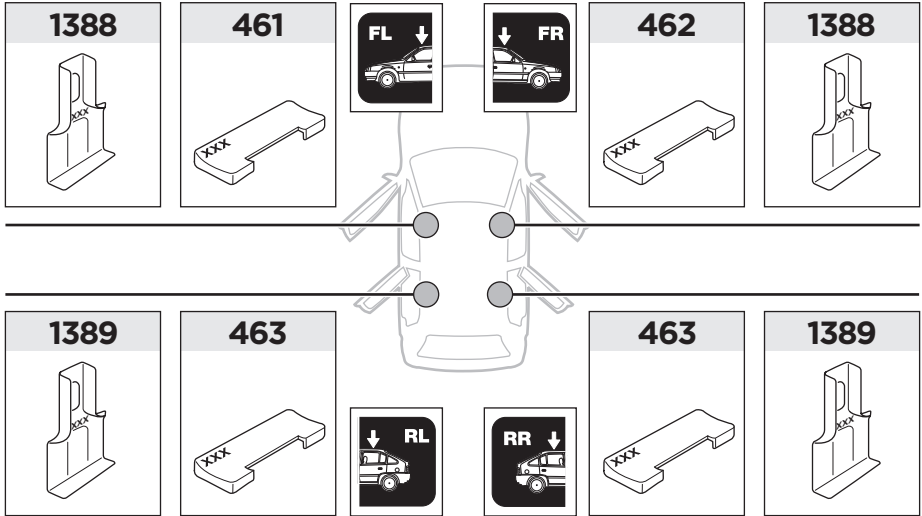

2

HOLDEN Astra Sports Tourer, 5-dr Estate, 16-

OPEL Astra Sports Tourer, 5-dr Estate, 16-

VAUXHALL Astra Sports Tourer, 5-dr Estate, 16-