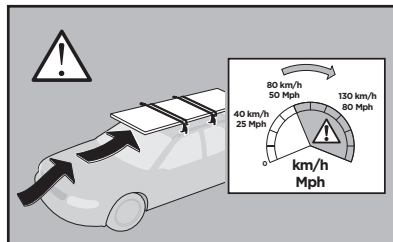

ISO 11154-E

141817
C.20160519
519-1817-01

Bring your life
thule.com