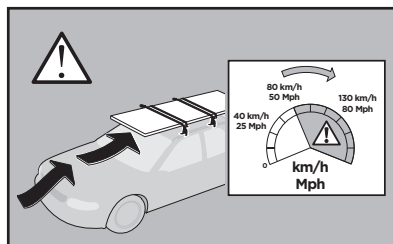

ISO 11154-E

141824
C.20160603
519-1824-01

Bring your life
thule.com