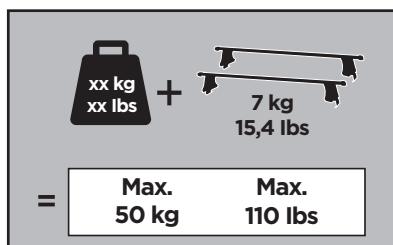

ISO 11154-E

141824
C.20160603
519-1824-01

Bring your life
thule.com