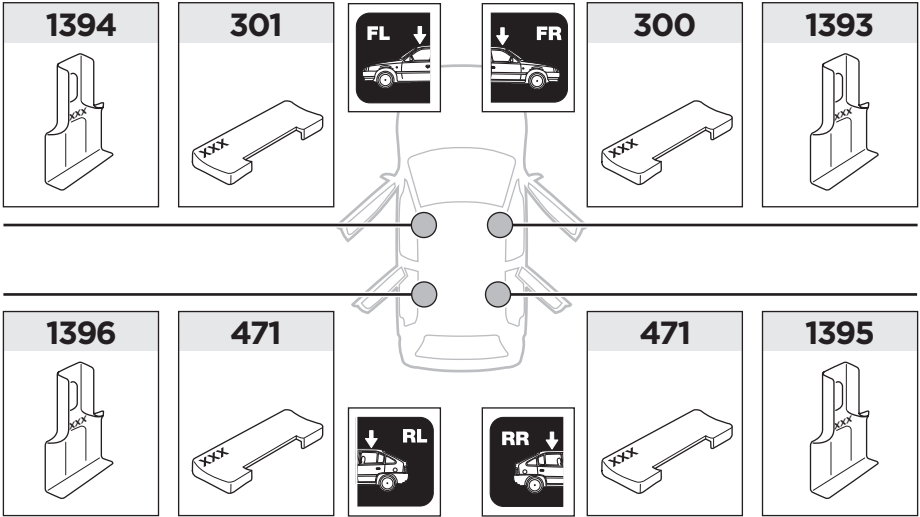

471 x2

1393 x1

1395 x1

1394 x1

1396 x1

x1

x1

1

	X (scale)	X (mm)	X (inch)
TOYOTA Prius, 5-dr Hatchback, 16-	40,5	1056	41 ⁵ / ₈

	Y (scale)	Y (mm)	Y (inch)
TOYOTA Prius, 5-dr Hatchback, 16-	34	991	39

2

TOYOTA Prius, 5-dr Hatchback, 16-

3

	W (mm)	Z (mm)	W (inch)	Z (inch)
TOYOTA Prius , 5-dr Hatchback, 16-	170	775	6 ¾	30 ½