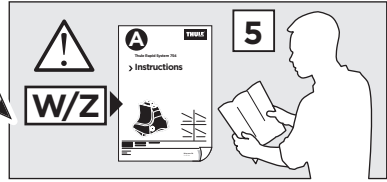

	X (scale)	X (mm)	X (inch)
TOYOTA Prius, 5-dr Hatchback, 16-	40,5	1056	41 ⁵ / ₈

	Y (scale)	Y (mm)	Y (inch)
TOYOTA Prius, 5-dr Hatchback, 16-	34	991	39

2

TOYOTA Prius, 5-dr Hatchback, 16-

3

	W (mm)	Z (mm)	W (inch)	Z (inch)
TOYOTA Prius , 5-dr Hatchback, 16-	170	775	6 ¾	30 ½