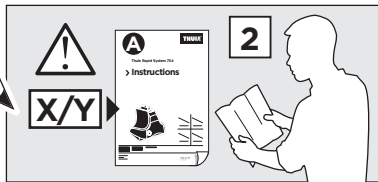

	X (scale)	X (mm)	X (inch)
TOYOTA Prius, 5-dr Hatchback, 16-	40,5	1056	41 ⁵ / ₈

	Y (scale)	Y (mm)	Y (inch)
TOYOTA Prius, 5-dr Hatchback, 16-	34	991	39

2

TOYOTA Prius, 5-dr Hatchback, 16-

3

	W (mm)	Z (mm)	W (inch)	Z (inch)
TOYOTA Prius , 5-dr Hatchback, 16-	170	775	6 ¾	30 ½