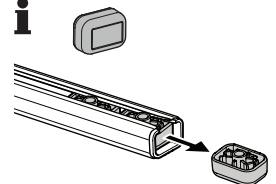

i

THULE
WingBar Evo

THULE
WingBar

THULE
SlideBar Evo

THULE
ProBar Evo

THULE
SquareBar Evo

i