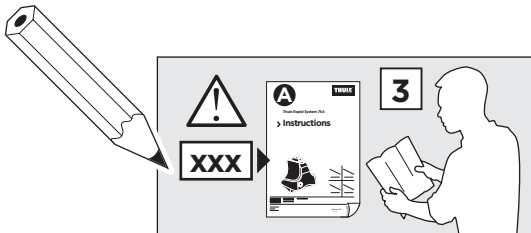

204 x1

206 x1

727 x2

1158 x2

x1

x1

1

	X (scale)	X (mm)	X (inch)
TOYOTA RAV4 , 5-dr SUV, 13- (Without railing)	44,5	1096	43 1/8

	Y (scale)	Y (mm)	Y (inch)
TOYOTA RAV4 , 5-dr SUV, 13- (Without railing)	37	1021	40 1/4

2

TOYOTA RAV4, 5-dr SUV, 13- (Without railing)

3

	W (mm)	Z (mm)	W (inch)	Z (inch)
TOYOTA RAV4, 5-dr SUV, 13- (Without railing)	250	750	9 7/8	29 1/2