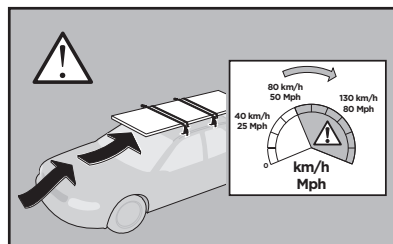

Thule Rapid System Kit 1730

> Instructions

TOYOTA RAV4, 5-dr SUV, 13- (Without railing)

ISO 11154-E

141730

C.20121022
519-1730-01

Bring your life
thule.com

03 x2

204 x1

206 x1

727 x2

1158 x2

x1

x1

1

	X (scale)	X (mm)	X (inch)
TOYOTA RAV4 , 5-dr SUV, 13- (Without railing)	44,5	1096	43 1/8

	Y (scale)	Y (mm)	Y (inch)
TOYOTA RAV4 , 5-dr SUV, 13- (Without railing)	37	1021	40 1/4

2

TOYOTA RAV4, 5-dr SUV, 13- (Without railing)

3

	W (mm)	Z (mm)	W (inch)	Z (inch)
TOYOTA RAV4, 5-dr SUV, 13- (Without railing)	250	750	9 7/8	29 1/2