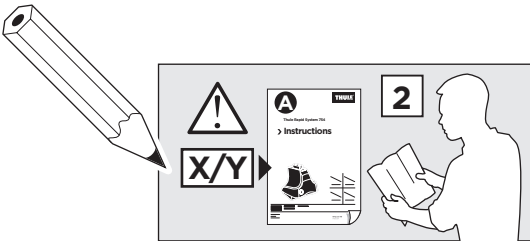

204 x1

206 x1

727 x2

1158 x2

x1

x1

1

	X (scale)	X (mm)	X (inch)
TOYOTA RAV4 , 5-dr SUV, 13- (Without railing)	44,5	1096	43 1/8

	Y (scale)	Y (mm)	Y (inch)
TOYOTA RAV4 , 5-dr SUV, 13- (Without railing)	37	1021	40 1/4

2

TOYOTA RAV4, 5-dr SUV, 13- (Without railing)

3

	W (mm)	Z (mm)	W (inch)	Z (inch)
TOYOTA RAV4, 5-dr SUV, 13- (Without railing)	250	750	9 7/8	29 1/2