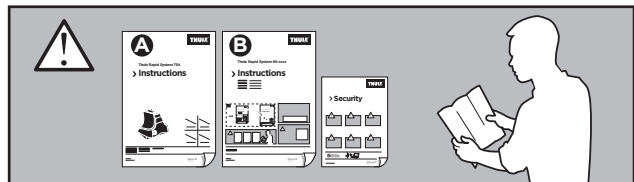

Thule Rapid System Kit 1730

> Instructions

TOYOTA RAV4, 5-dr SUV, 13- (Without railing)

ISO 11154-E

141730

C.20121022
519-1730-01

Bring your life
thule.com

03 x2

204 x1

206 x1

727 x2

1158 x2

x1

x1

1

	X (scale)	X (mm)	X (inch)
TOYOTA RAV4 , 5-dr SUV, 13- (Without railing)	44,5	1096	43 1/8