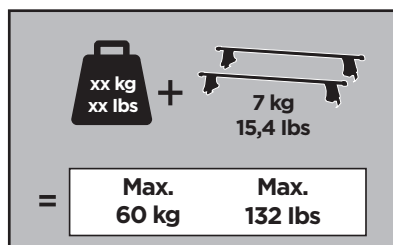

Thule Rapid System Kit 1730

> Instructions

TOYOTA RAV4, 5-dr SUV, 13- (Without railing)

ISO 11154-E

141730

C.20121022
519-1730-01

Bring your life
thule.com

03 x2

204 x1

206 x1

727 x2

1158 x2

x1

x1

1

	X (scale)	X (mm)	X (inch)
TOYOTA RAV4 , 5-dr SUV, 13- (Without railing)	44,5	1096	43 1/8

	Y (scale)	Y (mm)	Y (inch)
TOYOTA RAV4 , 5-dr SUV, 13- (Without railing)	37	1021	40 1/4

2

TOYOTA RAV4, 5-dr SUV, 13- (Without railing)

3

	W (mm)	Z (mm)	W (inch)	Z (inch)
TOYOTA RAV4, 5-dr SUV, 13- (Without railing)	250	750	9 7/8	29 1/2