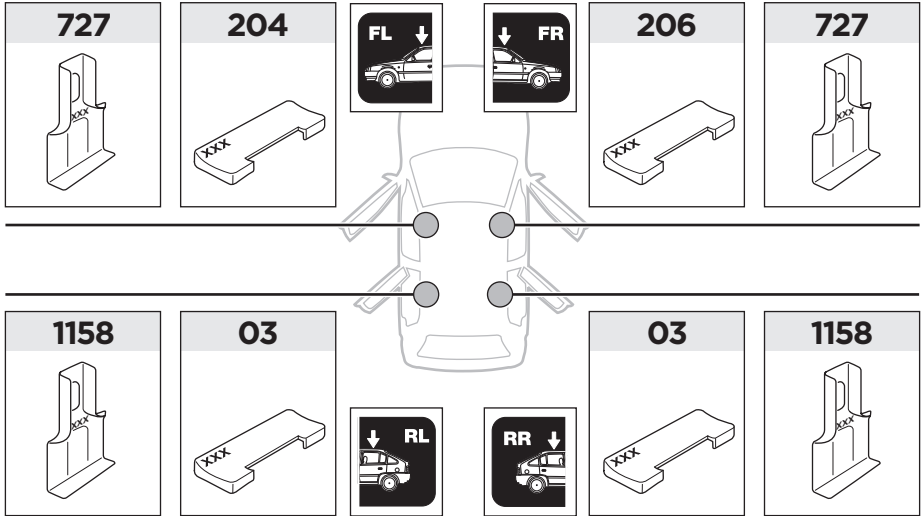

Thule Rapid System Kit 1730

> Instructions

TOYOTA RAV4, 5-dr SUV, 13- (Without railing)

ISO 11154-E

141730

C.20121022
519-1730-01

Bring your life
thule.com

03 x2

204 x1

206 x1

727 x2

1158 x2

x1

x1

1

	X (scale)	X (mm)	X (inch)
TOYOTA RAV4 , 5-dr SUV, 13- (Without railing)	44,5	1096	43 1/8

	Y (scale)	Y (mm)	Y (inch)
TOYOTA RAV4 , 5-dr SUV, 13- (Without railing)	37	1021	40 1/4

2

TOYOTA RAV4, 5-dr SUV, 13- (Without railing)

3

	W (mm)	Z (mm)	W (inch)	Z (inch)
TOYOTA RAV4, 5-dr SUV, 13- (Without railing)	250	750	9 7/8	29 1/2