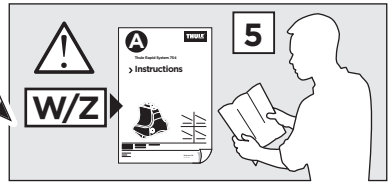

204 x1

206 x1

727 x2

1158 x2

x1

x1

1

	X (scale)	X (mm)	X (inch)
TOYOTA RAV4 , 5-dr SUV, 13- (Without railing)	44,5	1096	43 1/8

	Y (scale)	Y (mm)	Y (inch)
TOYOTA RAV4 , 5-dr SUV, 13- (Without railing)	37	1021	40 1/4

2

TOYOTA RAV4, 5-dr SUV, 13- (Without railing)

3

	W (mm)	Z (mm)	W (inch)	Z (inch)
TOYOTA RAV4, 5-dr SUV, 13- (Without railing)	250	750	9 7/8	29 1/2